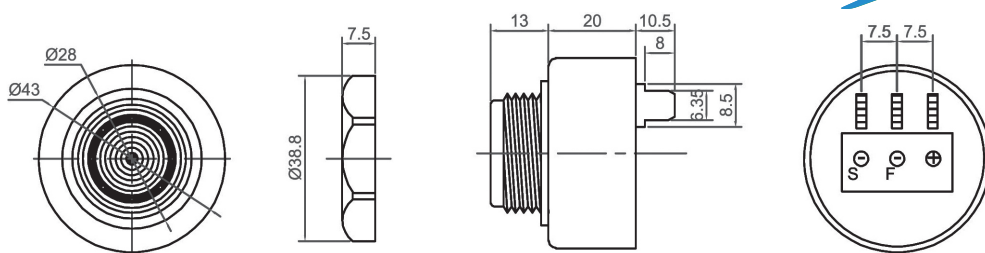

Piezo Buzzer (DC)

CPB4333-H

Canopus Part no.	Operating Voltage (VDC)	Rated Voltage (VDC)	Max Rated Current (mA)	Min Sound Output (dBA)	Resonant Frequency (Hz)	Tone Nature	Operating Temperature (°C)	Housing	Weight (g)
CPB4333HC29BG	6 ~ 28	12	20	80 at 30cm	2900 ± 500	Continuous	-20 ~ +60	ABS	35
CPB4333HCF29BG	6 ~ 28	12	20	80 at 30cm	2900 ± 500	Continuous / Fast Pulse	-20 ~ +60	ABS	35
CPB4333HCS29BG	6 ~ 28	12	20	80 at 30cm	2900 ± 500	Continuous / Slow Pulse	-20 ~ +60	ABS	35
CPB4333HF29BG	6 ~ 28	12	20	80 at 30cm	2900 ± 500	Fast Pulse	-20 ~ +60	ABS	35
CPB4333HS29BG	6 ~ 28	12	20	80 at 30cm	2900 ± 500	Slow Pulse	-20 ~ +60	ABS	35

CANOPUS

CPB4333-R

Canopus Part no.	Operating Voltage (VDC)	Rated Voltage (VDC)	Max Rated Current (mA)	Min Sound Output (dBA)	Resonant Frequency (Hz)	Tone Nature	Operating Temperature (°C)	Housing	Weight (g)
CPB4333HC29BE	6 ~ 28	12	20	80 at 30cm	2900 ± 500	Continuous	-20 ~ +60	ABS	35
CPB4333HCF29BE	6 ~ 28	12	20	90 at 30cm	2900 ± 500	Continuous / Fast Pulse	-20 ~ +60	ABS	35
CPB4333HCS29BE	6 ~ 28	12	20	90 at 30cm	2900 ± 500	Continuous / Slow Pulse	-20 ~ +60	ABS	35
CPB4333HF29BE	6 ~ 28	12	20	80 at 30cm	2900 ± 500	Fast Pulse	-20 ~ +60	ABS	35
CPB4333HS29BE	6 ~ 28	12	20	80 at 30cm	2900 ± 500	Slow Pulse	-20 ~ +60	ABS	35