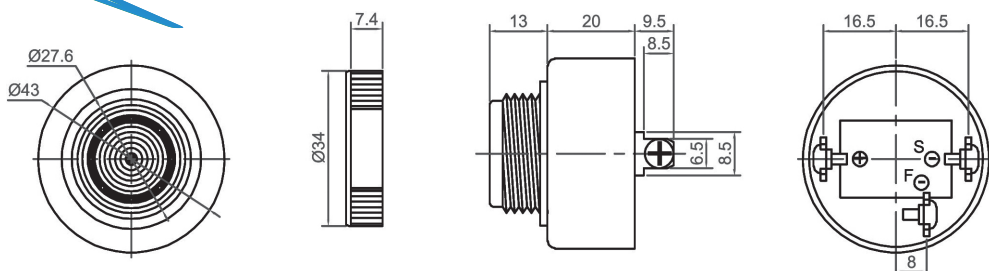

Piezo Buzzer (DC)

CPB4333-H

Canopus Part no.	Operating Voltage (VDC)	Rated Voltage (VDC)	Max Rated Current (mA)	Min Sound Output (dBA)	Resonant Frequency (Hz)	Tone Nature	Operating Temperature (°C)	Housing	Weight (g)
CPB4333HC29BG	6 ~ 28	12	20	80 at 30cm	2900 ± 500	Continuous	-20 ~ +60	ABS	35
CPB4333HCF29BG	6 ~ 28	12	20	80 at 30cm	2900 ± 500	Continuous / Fast Pulse	-20 ~ +60	ABS	35
CPB4333HCS29BG	6 ~ 28	12	20	80 at 30cm	2900 ± 500	Continuous / Slow Pulse	-20 ~ +60	ABS	35
CPB4333HF29BG	6 ~ 28	12	20	80 at 30cm	2900 ± 500	Fast Pulse	-20 ~ +60	ABS	35
CPB4333HS29BG	6 ~ 28	12	20	80 at 30cm	2900 ± 500	Slow Pulse	-20 ~ +60	ABS	35

CANOPUS

CPB4333-R

Canopus Part no.	Operating Voltage (VDC)	Rated Voltage (VDC)	Max Rated Current (mA)	Min Sound Output (dBA)	Resonant Frequency (Hz)	Tone Nature	Operating Temperature (°C)	Housing	Weight (g)
CPB4333HC29BE	6 ~ 28	12	20	80 at 30cm	2900 ± 500	Continuous	-20 ~ +60	ABS	35
CPB4333HCF29BE	6 ~ 28	12	20	90 at 30cm	2900 ± 500	Continuous / Fast Pulse	-20 ~ +60	ABS	35
CPB4333HCS29BE	6 ~ 28	12	20	90 at 30cm	2900 ± 500	Continuous / Slow Pulse	-20 ~ +60	ABS	35
CPB4333HF29BE	6 ~ 28	12	20	80 at 30cm	2900 ± 500	Fast Pulse	-20 ~ +60	ABS	35
CPB4333HS29BE	6 ~ 28	12	20	80 at 30cm	2900 ± 500	Slow Pulse	-20 ~ +60	ABS	35